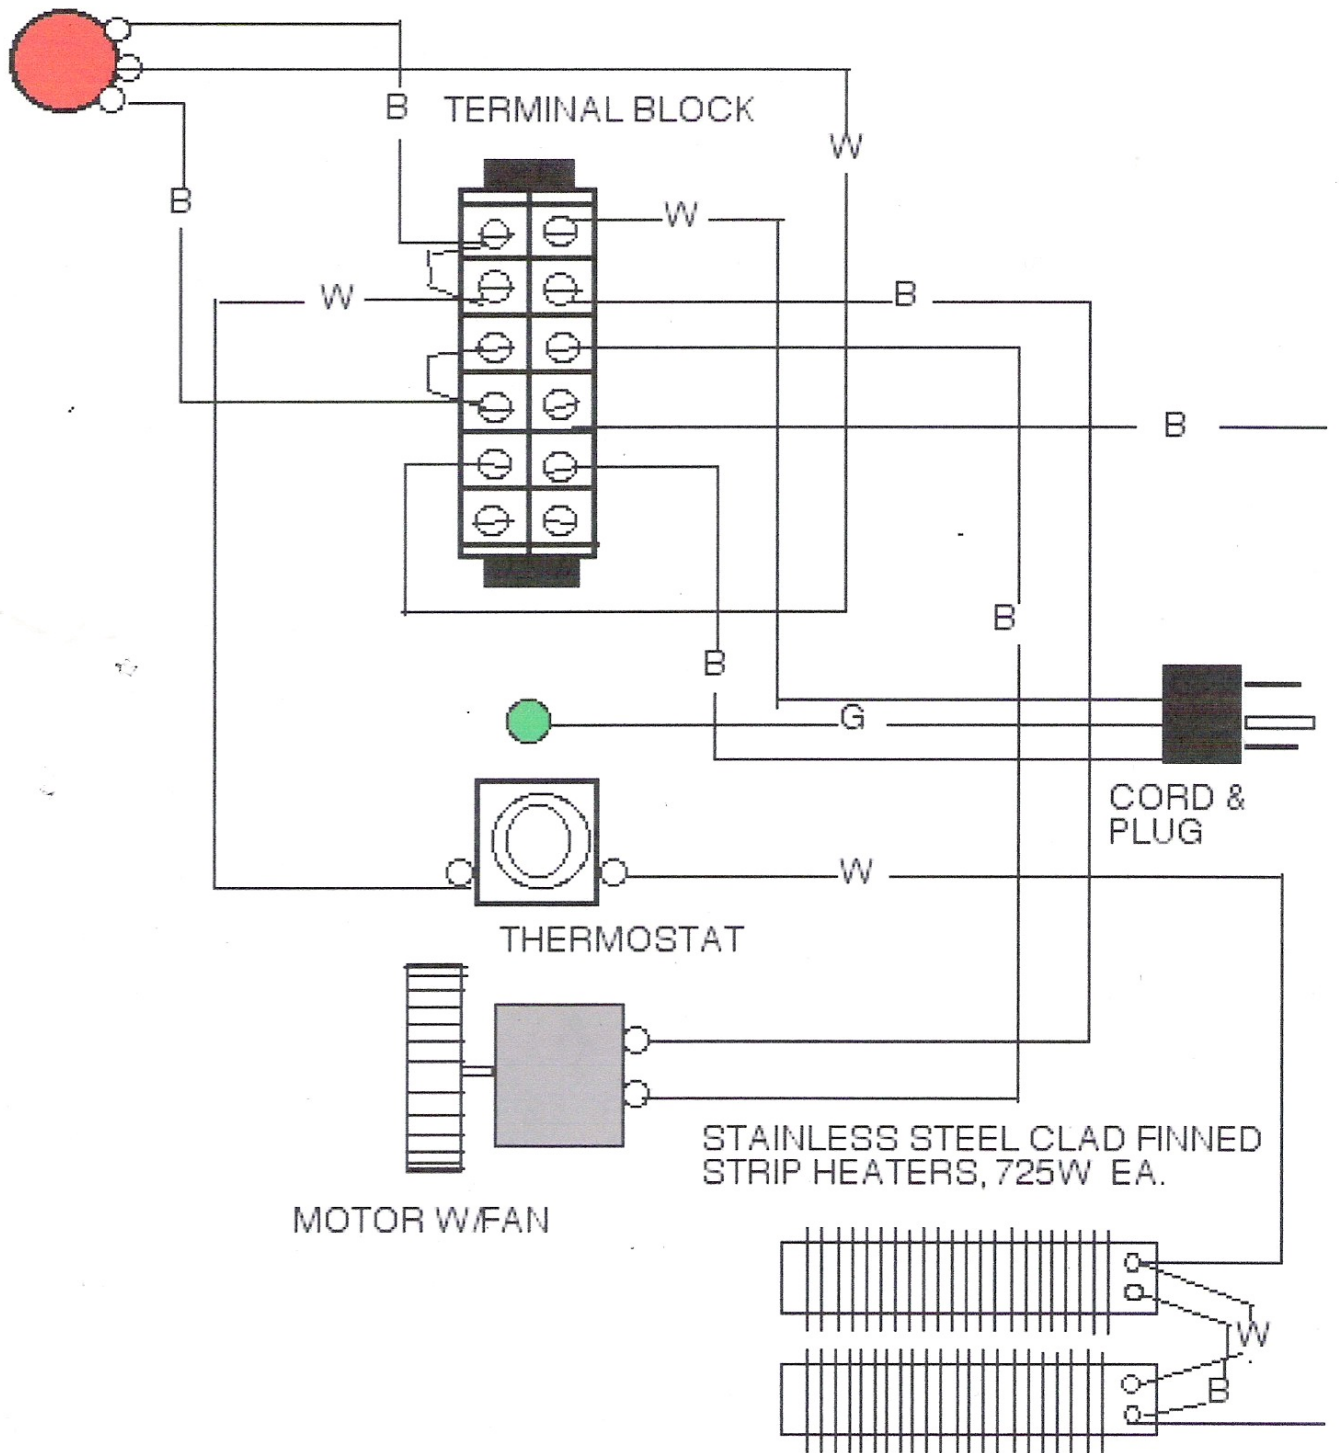

PRIMARY ON-OFF
SWITCH W/RED
INDICATOR LIGHT

ELECTRICAL SCHEMATIC : *TEXICAN TOSTADA DISPENSER, MODELS TCD-1 & TCD-1PT*

MADE IN USA Manufactured by *TEXICAN SPECIALTY PRODUCTS, INC.*
10900 Brittnoore Park Dr., Suite #H, Houston, TX 77041 713-896-9924

Recommended service: 20 amps, 120/601. 13.6 amps total. Overloading circuits may cause damage to electrical components and nullify warranties. Please contact factory service prior to